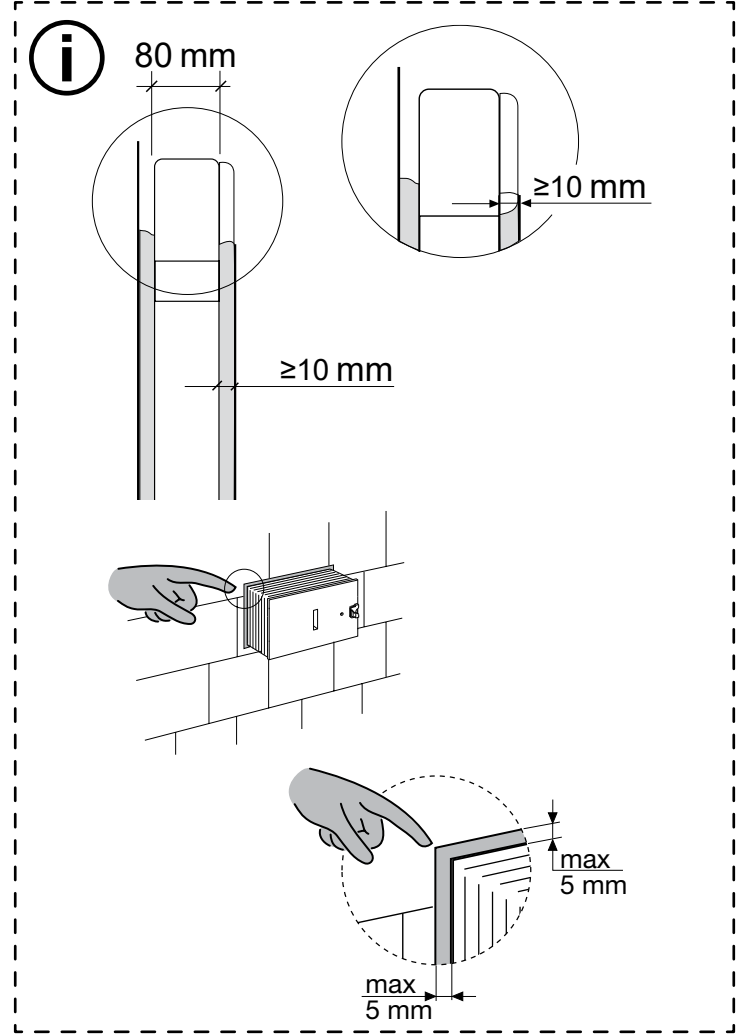

OLI74 PLUS

2 INLET VALVE

7

**DRY WALL FIXING KIT
216640**

7

8

**DRY WALL FIXING KIT
216640**

9