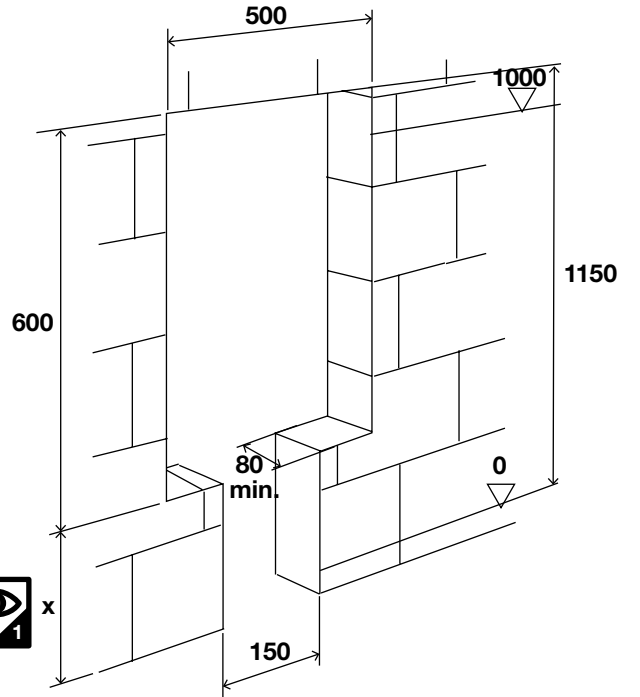

OLI74 PLUS

2 INLET VALVE

7

**DRY WALL FIXING KIT
216640**

7

8

**DRY WALL FIXING KIT
216640**

9