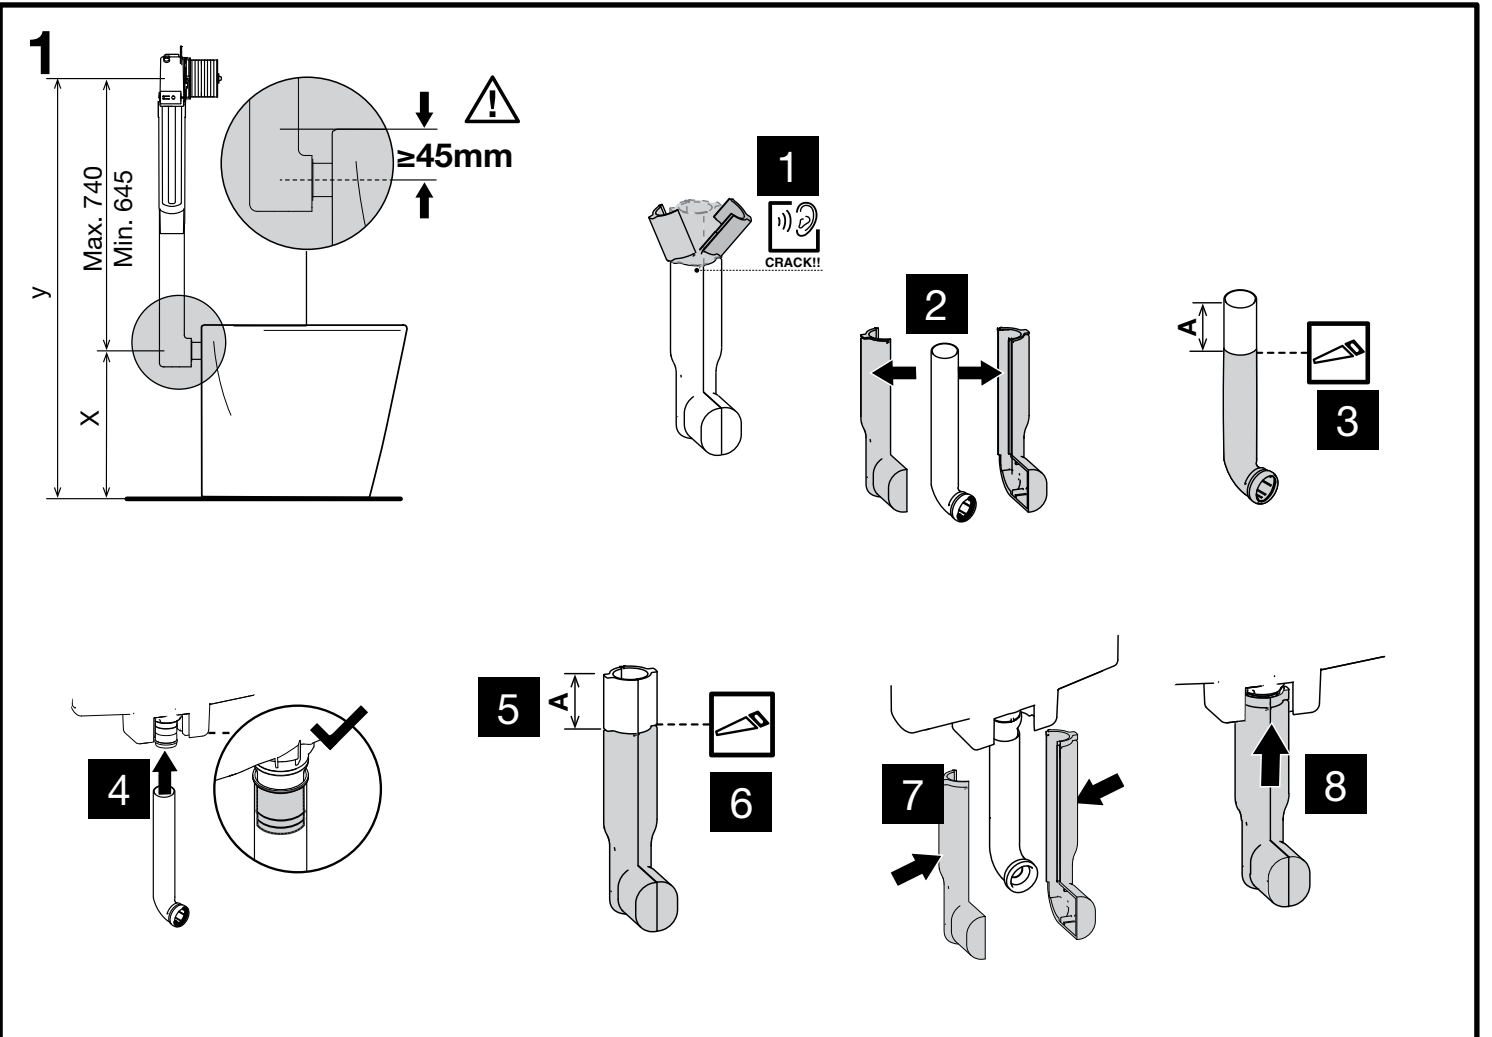

OLI74 PLUS

2 INLET VALVE

7

**DRY WALL FIXING KIT
216640**

7

8

**DRY WALL FIXING KIT
216640**

9

DRY WALL FIXING KIT
216640

10