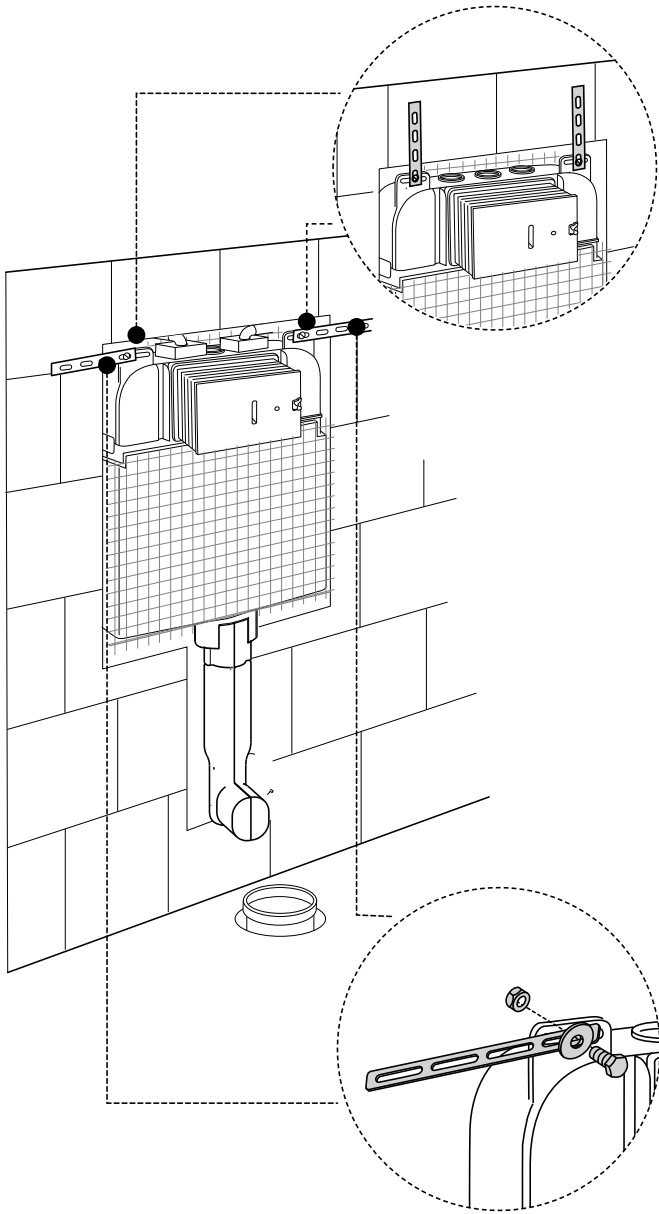

OLI74 PLUS

2 INLET VALVE

7

**DRY WALL FIXING KIT
216640**

7

8

**DRY WALL FIXING KIT
216640**

9

DRY WALL FIXING KIT
216640

10