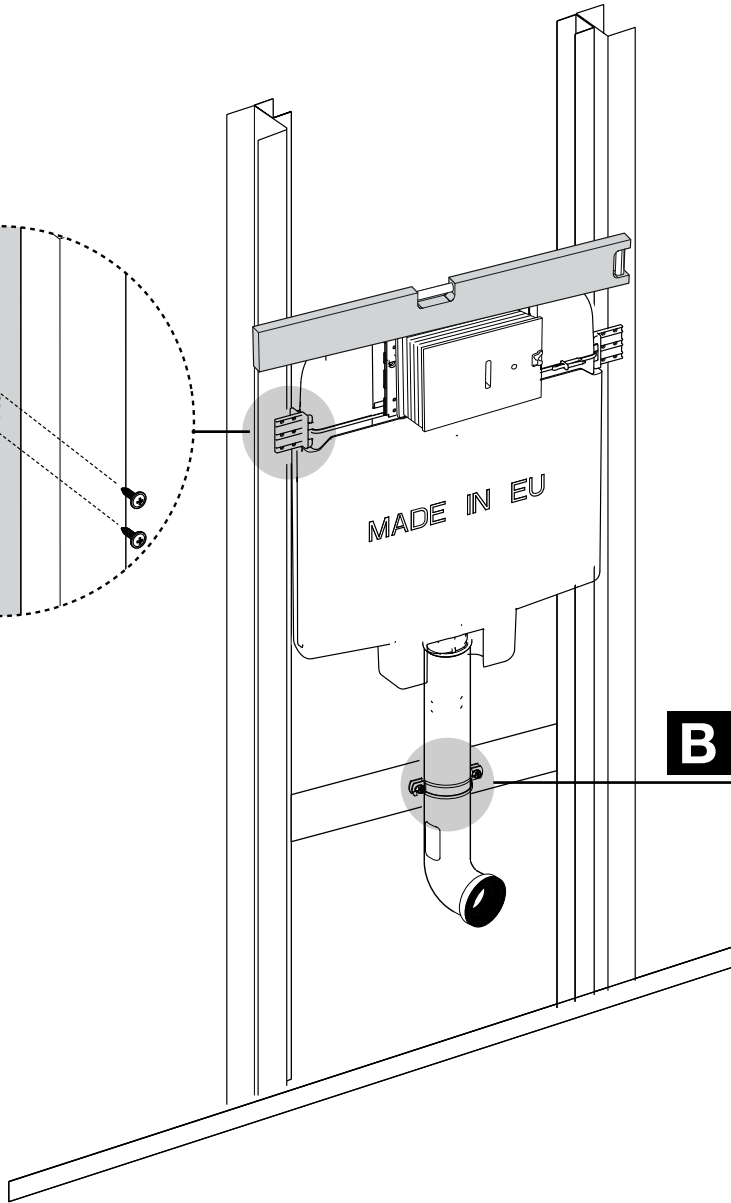

OLI74 PLUS

2 INLET VALVE

7

**DRY WALL FIXING KIT
216640**

7

8

**DRY WALL FIXING KIT
216640**

9

DRY WALL FIXING KIT
216640

10