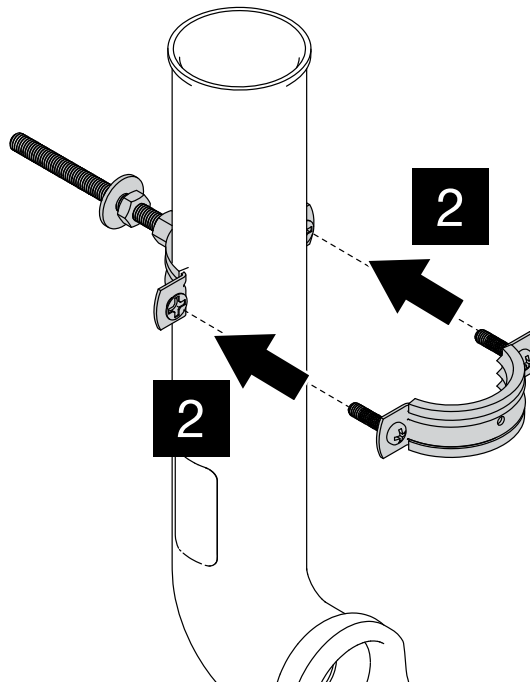

OLI74 PLUS

2 INLET VALVE

7

**DRY WALL FIXING KIT
216640**

7

8

**DRY WALL FIXING KIT
216640**

9

DRY WALL FIXING KIT
216640

10