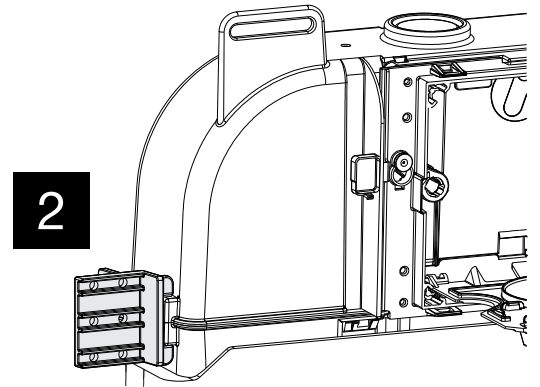

OLI74 PLUS

2 INLET VALVE

7

**DRY WALL FIXING KIT
216640**

7

8

**DRY WALL FIXING KIT
216640**

9