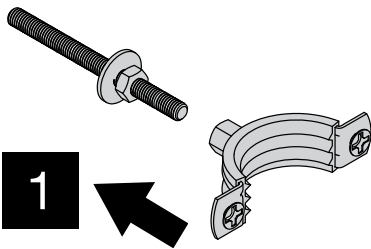

OLI74 PLUS

2 INLET VALVE

7

**DRY WALL FIXING KIT
216640**

7

8

**DRY WALL FIXING KIT
216640**

9