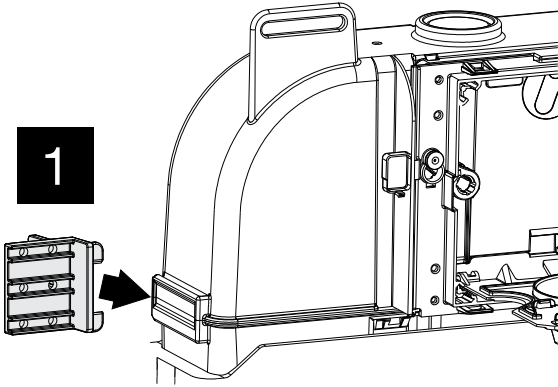

OLI74 PLUS

2 INLET VALVE

7

**DRY WALL FIXING KIT
216640**

7

8

**DRY WALL FIXING KIT
216640**

9