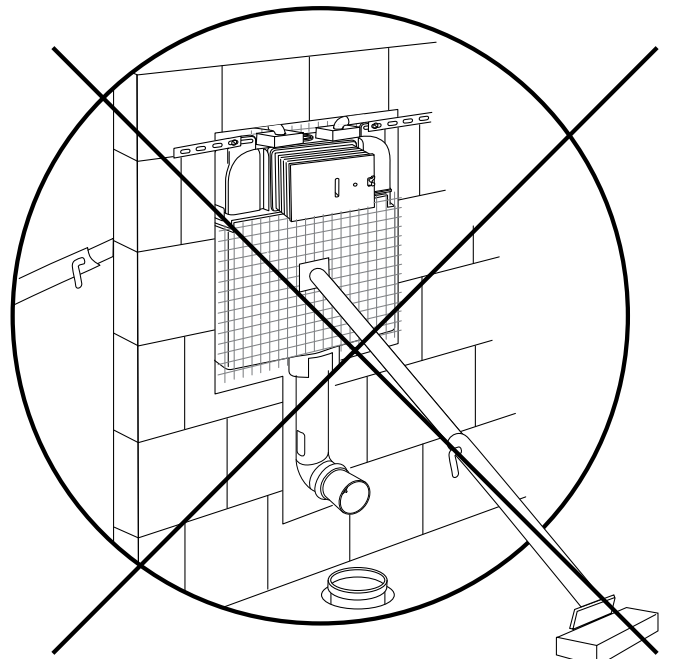

OLI74 PLUS

2 INLET VALVE

7

**DRY WALL FIXING KIT
216640**

7

8

**DRY WALL FIXING KIT
216640**

9