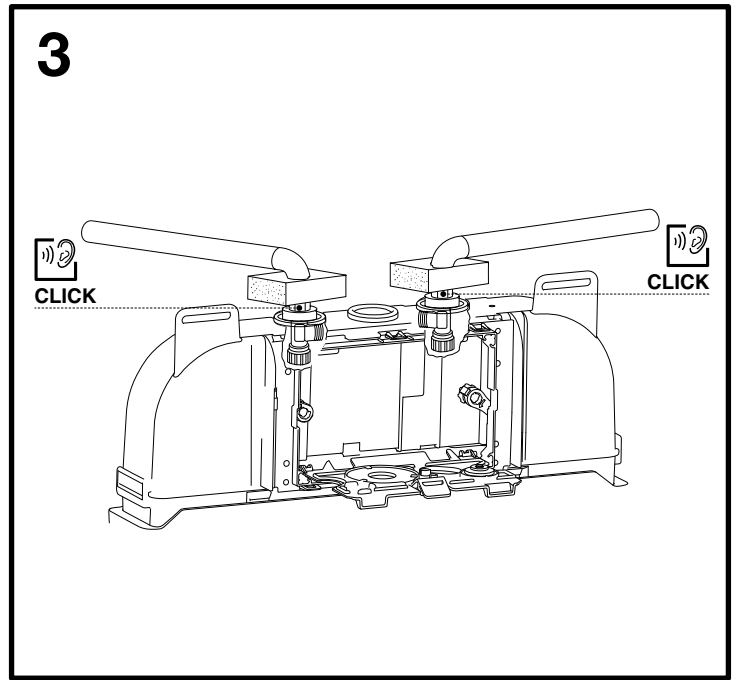

OLI74 PLUS

2 INLET VALVE

7

**DRY WALL FIXING KIT
216640**

7

8

**DRY WALL FIXING KIT
216640**

9