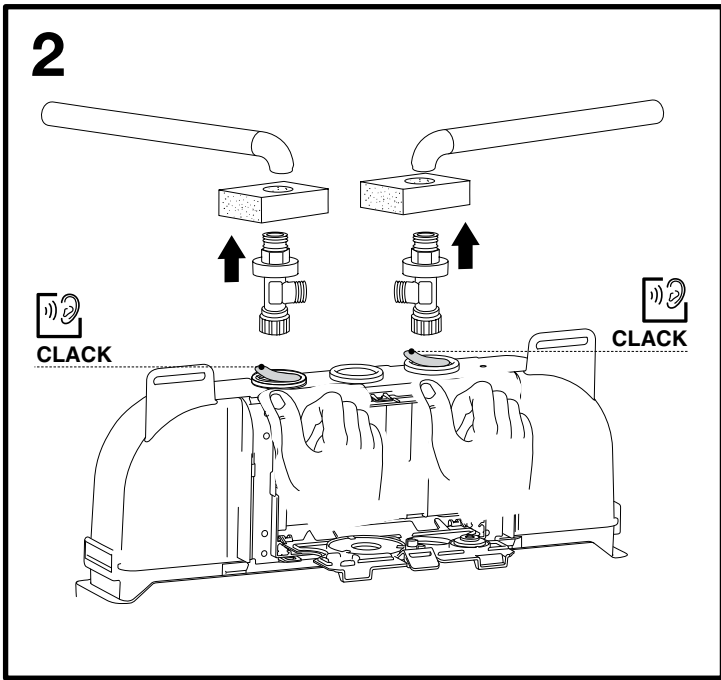

OLI74 PLUS

2 INLET VALVE

7

**DRY WALL FIXING KIT
216640**

7

8

**DRY WALL FIXING KIT
216640**

9