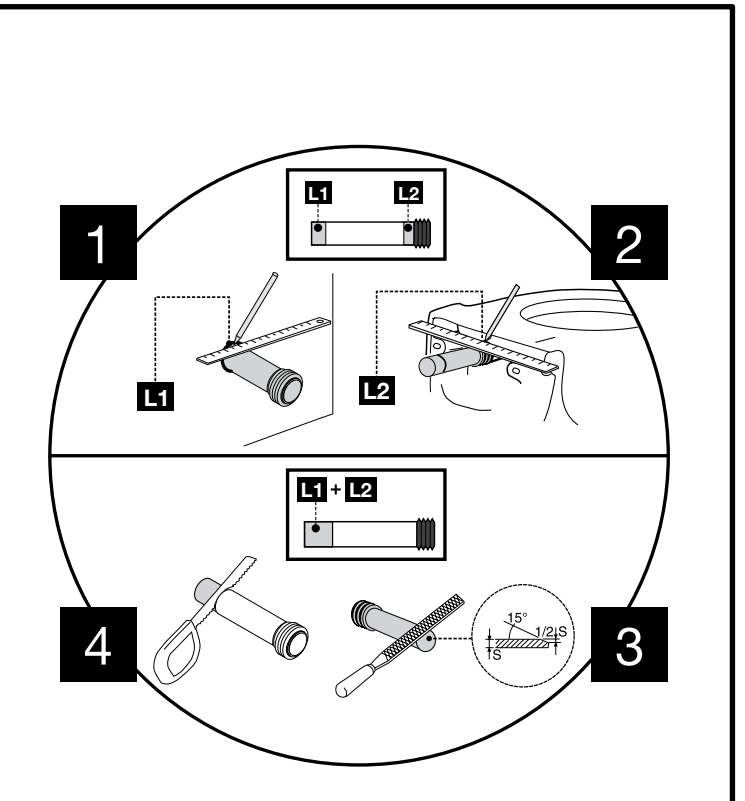

OLI74 PLUS

2 INLET VALVE

7

**DRY WALL FIXING KIT
216640**

7

8

**DRY WALL FIXING KIT
216640**

9

DRY WALL FIXING KIT
216640

10