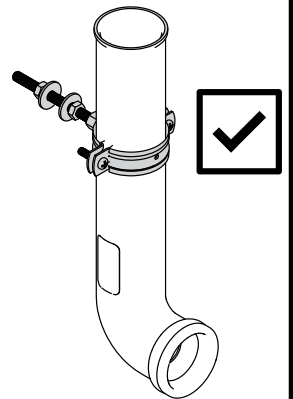

OLI74 PLUS

2 INLET VALVE

7

**DRY WALL FIXING KIT
216640**

7

8

**DRY WALL FIXING KIT
216640**

9