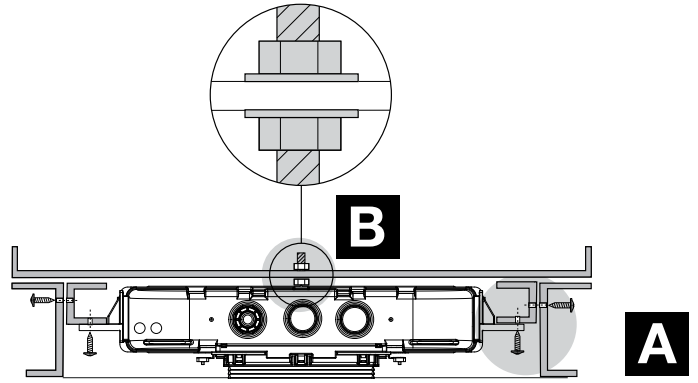

OLI74 PLUS

2 INLET VALVE

7

**DRY WALL FIXING KIT
216640**

7

8

**DRY WALL FIXING KIT
216640**

9