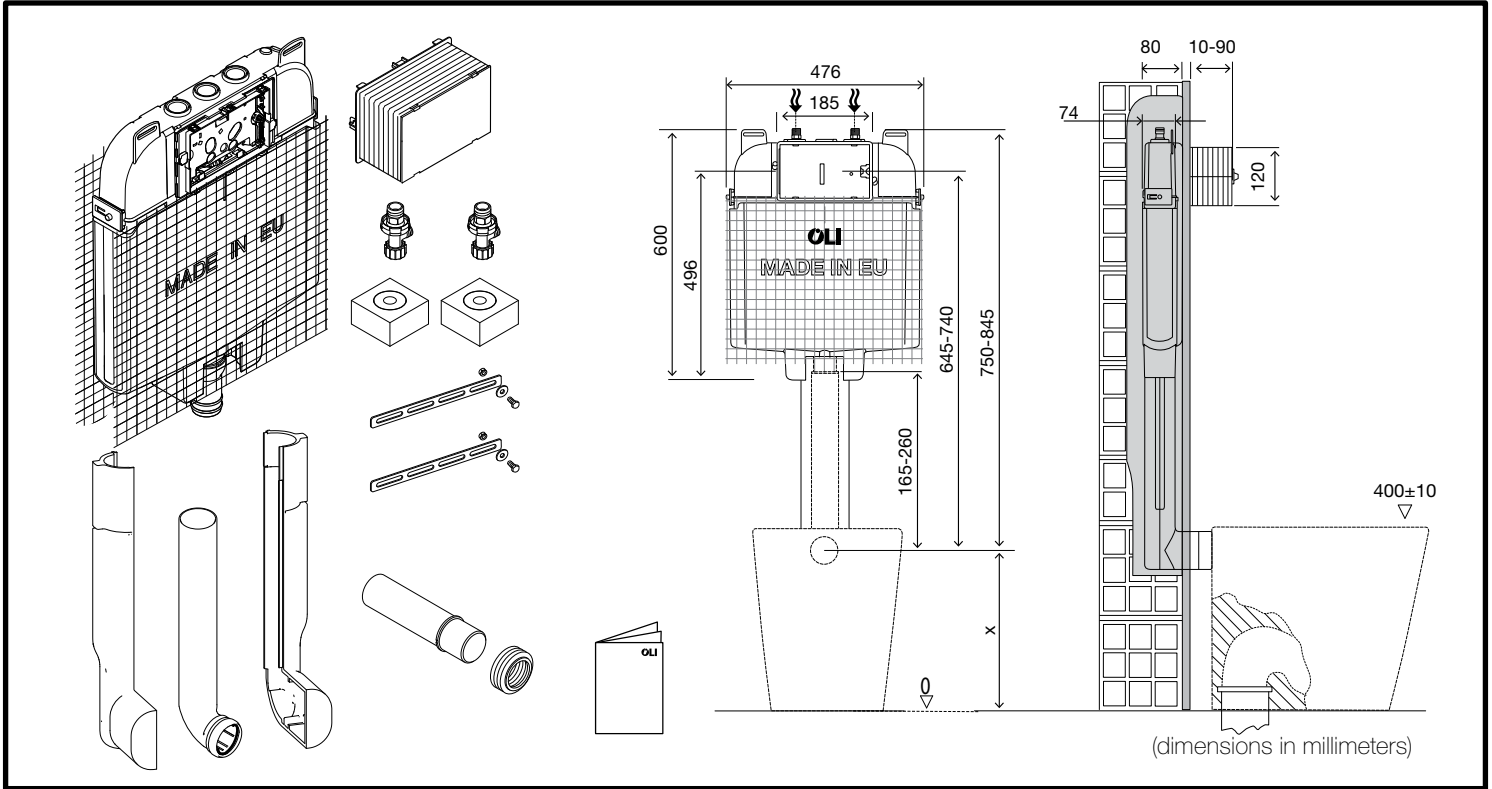

OLI74 PLUS

2 INLET VALVE

7

**DRY WALL FIXING KIT
216640**

7

8

**DRY WALL FIXING KIT
216640**

9

DRY WALL FIXING KIT
216640

10