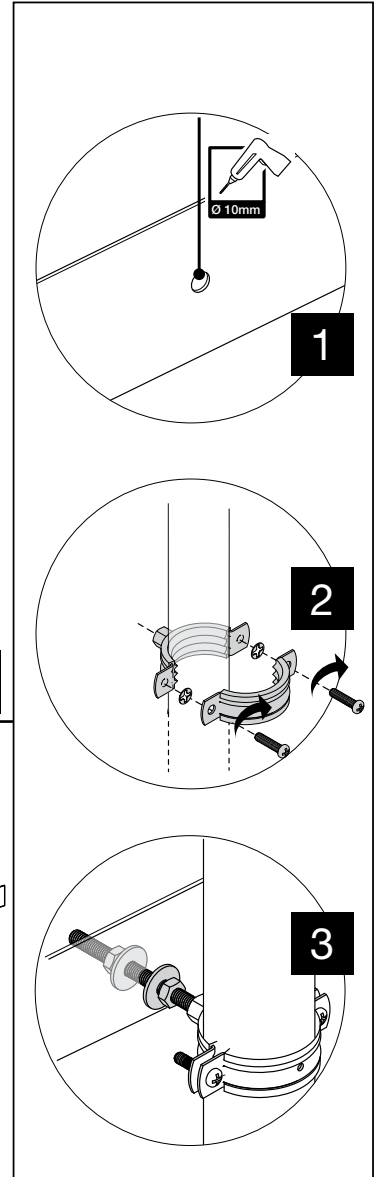

OLI74 PLUS

2 INLET VALVE

7

**DRY WALL FIXING KIT
216640**

7

8

**DRY WALL FIXING KIT
216640**

9