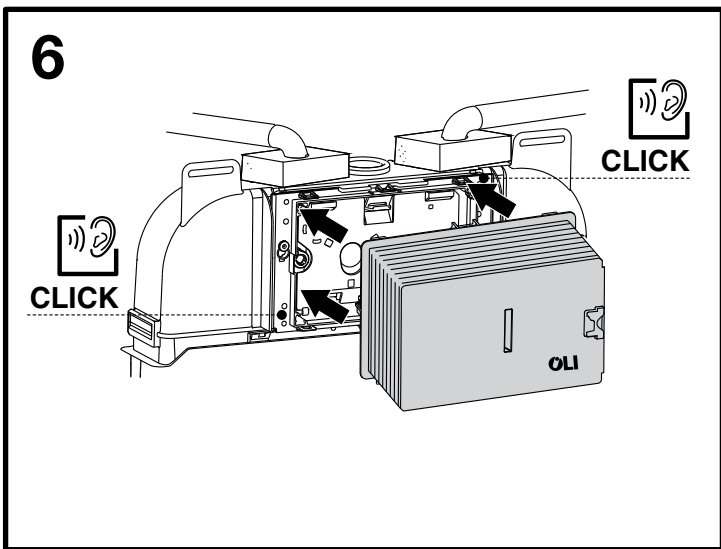

OLI74 PLUS

2 INLET VALVE

7

**DRY WALL FIXING KIT
216640**

7

8

**DRY WALL FIXING KIT
216640**

9