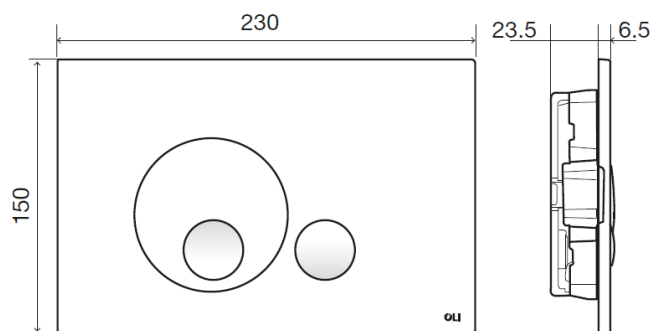

Technical Sheet

GLOBE

Product Identification

152950
152951
152949
152952
152953
152954

- GLOBE Polished chrome
- GLOBE Matt chrome
- GLOBE White
- GLOBE Black soft-touch
- GLOBE Grey soft-touch
- GLOBE Gold plated

Definition and Application

- Mechanic control plate for OLI in-wall cisterns

Technical Features

Millimetres measures