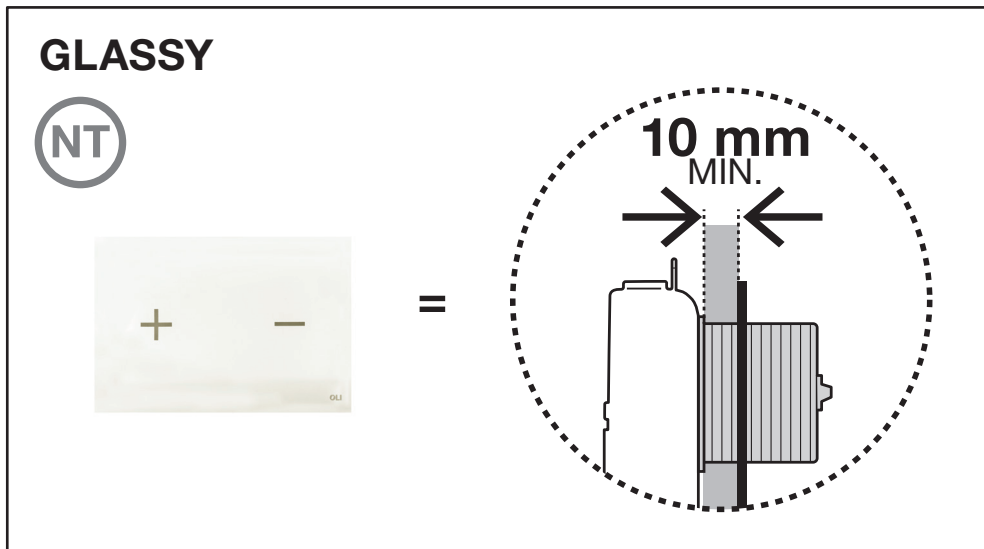

OLI74 PLUS

MINIMUM WALL COVERING THICKNESS

TRUMPET

(P)

=

5 mm
MIN.

BLINK

(P)

=

5 mm
MIN.

SALINA

(P)

=

20 mm
MIN.

KARISMA

(P)