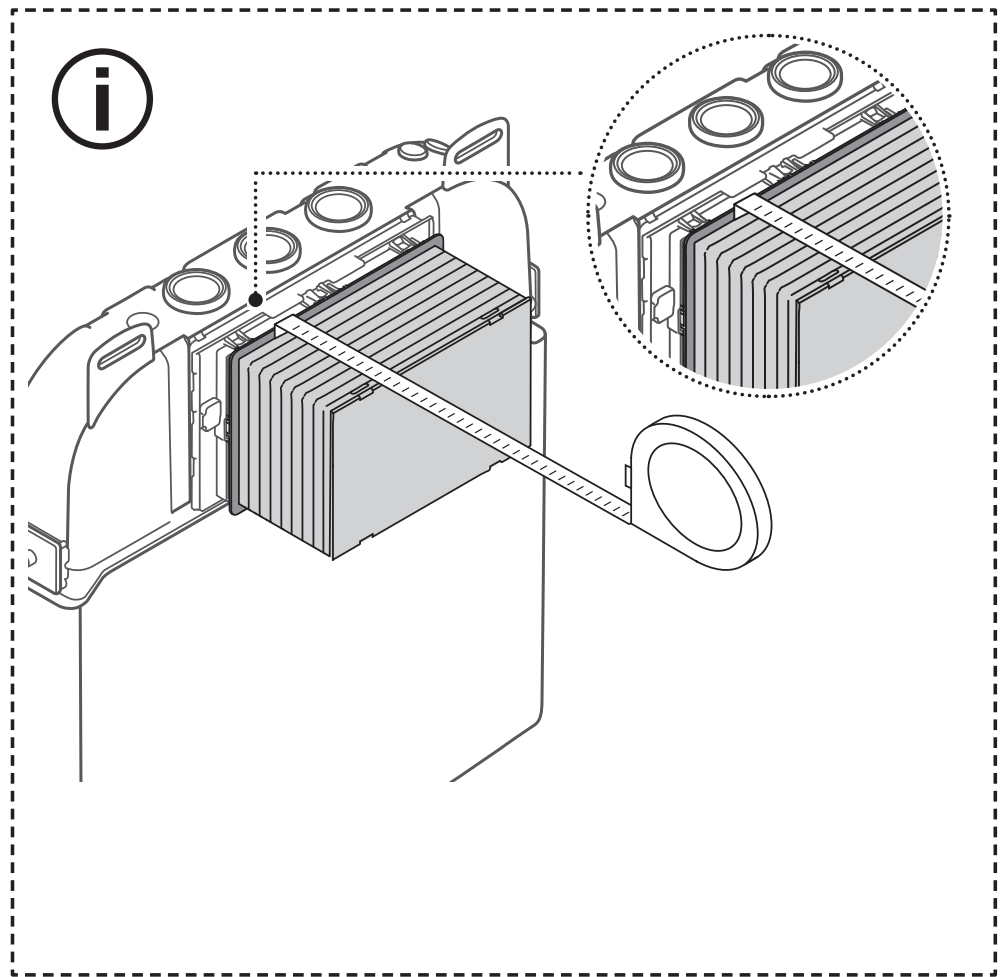

OLI74 PLUS

MINIMUM WALL COVERING THICKNESS

TRUMPET

(P)

=

5 mm
MIN.

BLINK

(P)

=

5 mm
MIN.

SALINA

(P)

=

20 mm
MIN.

KARISMA

(P)