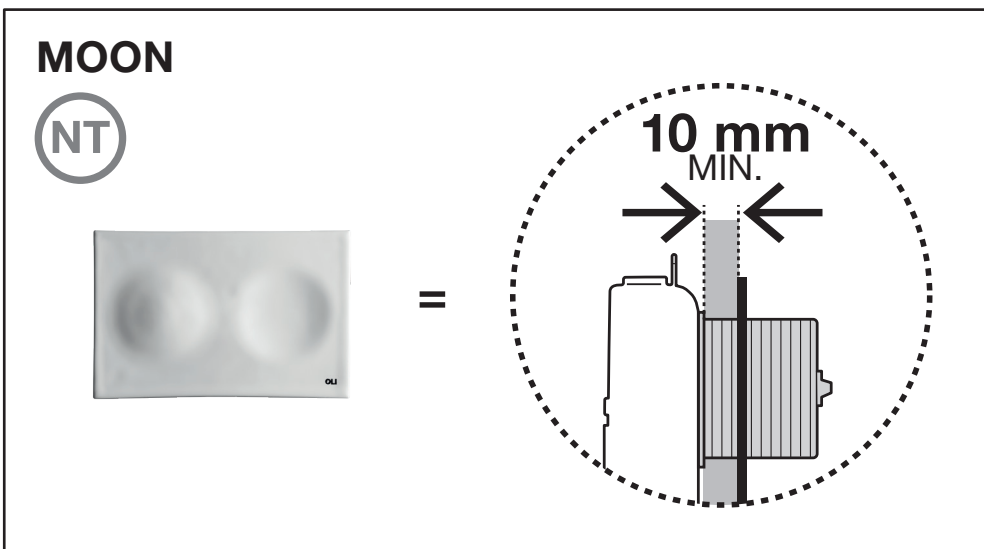

OLI74 PLUS

MINIMUM WALL COVERING THICKNESS

TRUMPET

(P)

=

5 mm
MIN.

BLINK

(P)

=

5 mm
MIN.

SALINA

(P)

=

20 mm
MIN.

KARISMA

(P)