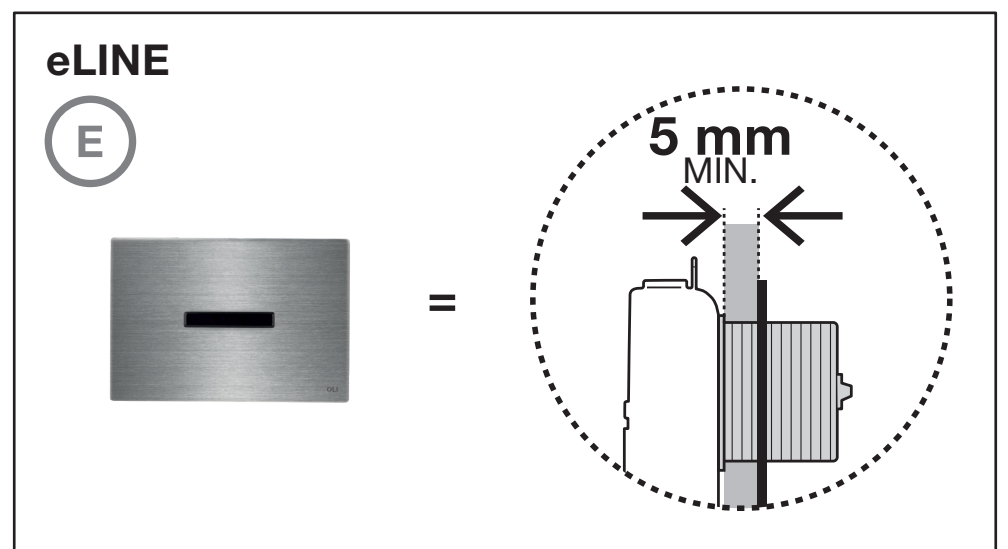

OLI74 PLUS

MINIMUM WALL COVERING THICKNESS

TRUMPET

(P)

=

5 mm
MIN.

BLINK

(P)

=

5 mm
MIN.

SALINA

(P)

=

20 mm
MIN.

KARISMA

(P)