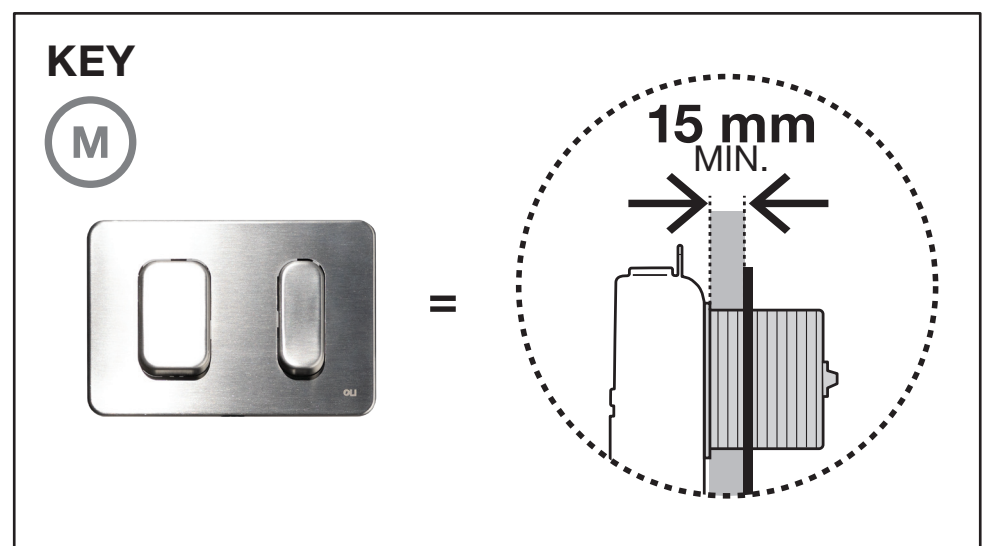

OLI74 PLUS

MINIMUM WALL COVERING THICKNESS

TRUMPET

(P)

=

5 mm
MIN.

BLINK

(P)

=

5 mm
MIN.

SALINA

(P)

=

20 mm
MIN.

KARISMA

(P)