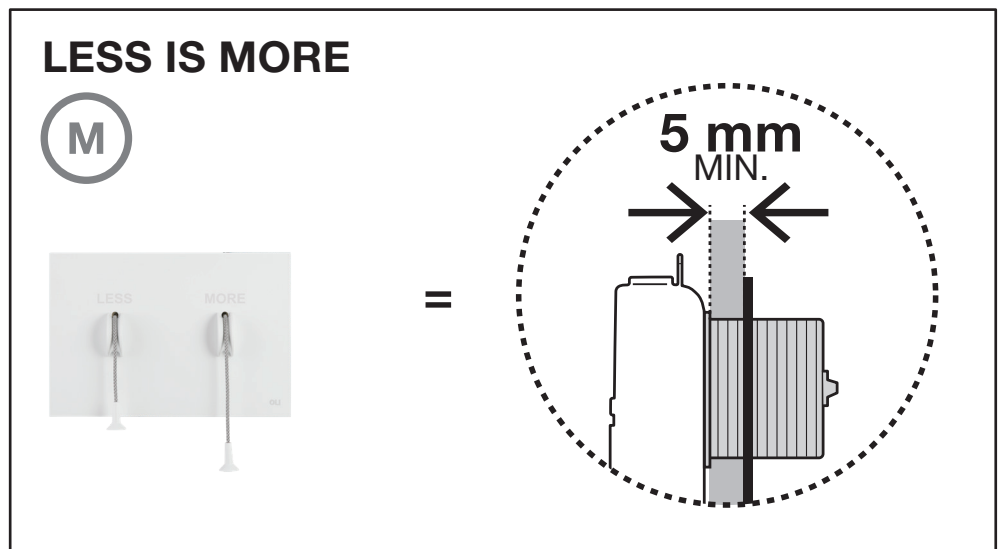

OLI74 PLUS

MINIMUM WALL COVERING THICKNESS

TRUMPET

(P)

=

5 mm
MIN.

BLINK

(P)

=

5 mm
MIN.

SALINA

(P)

=

20 mm
MIN.

KARISMA

(P)