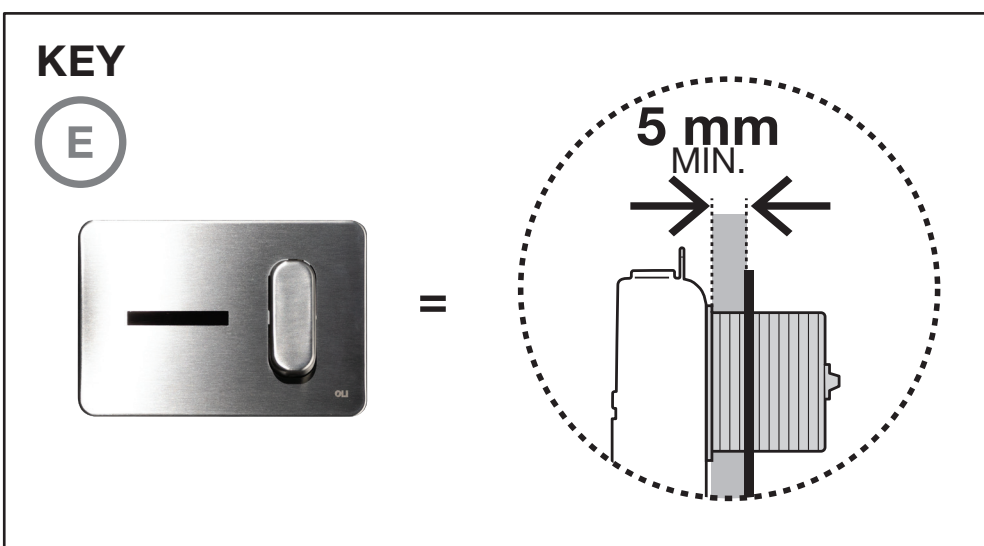

OLI74 PLUS

MINIMUM WALL COVERING THICKNESS

TRUMPET

(P)

=

5 mm
MIN.

BLINK

(P)

=

5 mm
MIN.

SALINA

(P)

=

20 mm
MIN.

KARISMA

(P)